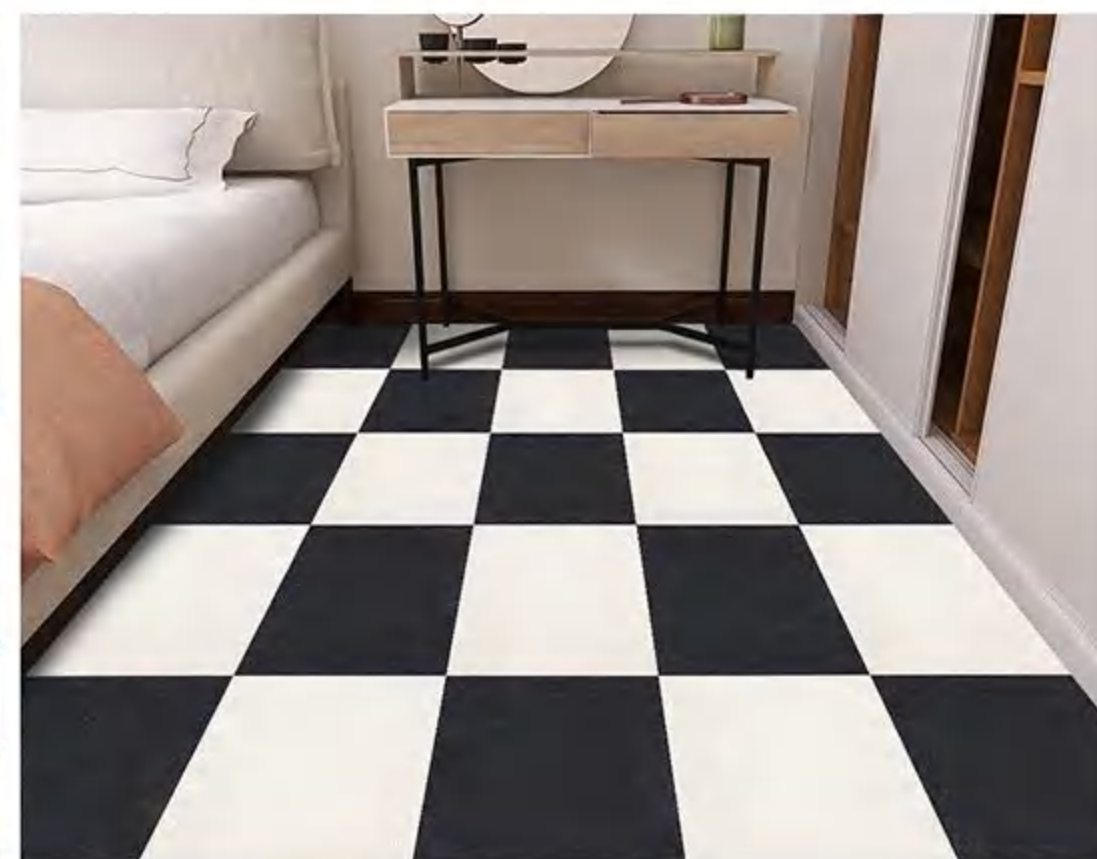

NO GLUE-ATTACHED BASE

THICKENED BY 5MM

Non-adhesive Carpet Series

SHEET PACK

ROLL PACK

SIZE : 30*30CM 30*60CM
50*50CM 60*60CM
SUPPORT CUSTOMIZATION

XFDT-007

XFDT-003