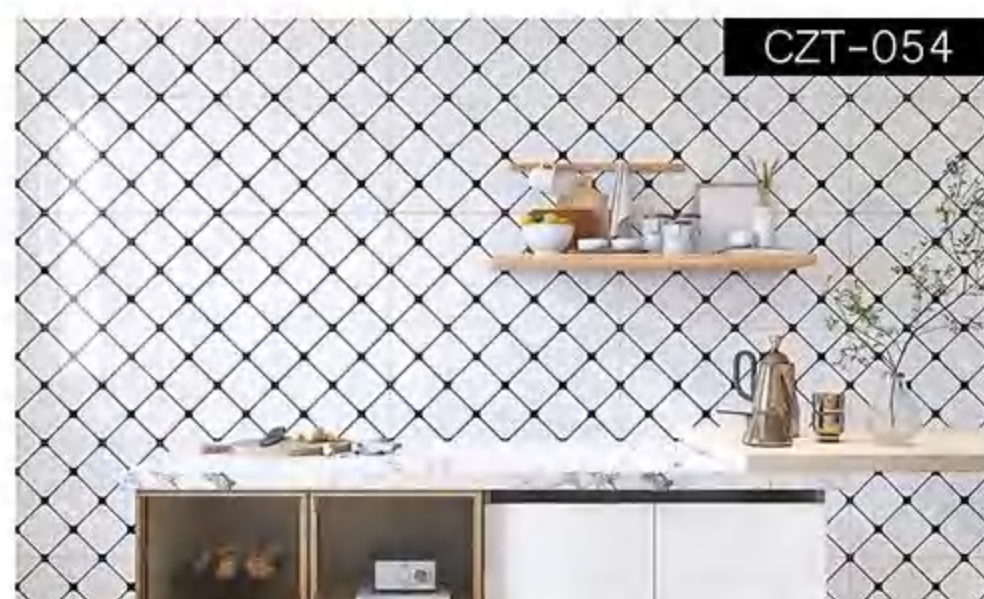

Plaid Series

SHEET PACK

ROLL PACK

SIZE : 30*60CM 40*80CM
60*60CM 60*300CM
120*300CM

SUPPORT CUSTOMIZATION

MORE >>