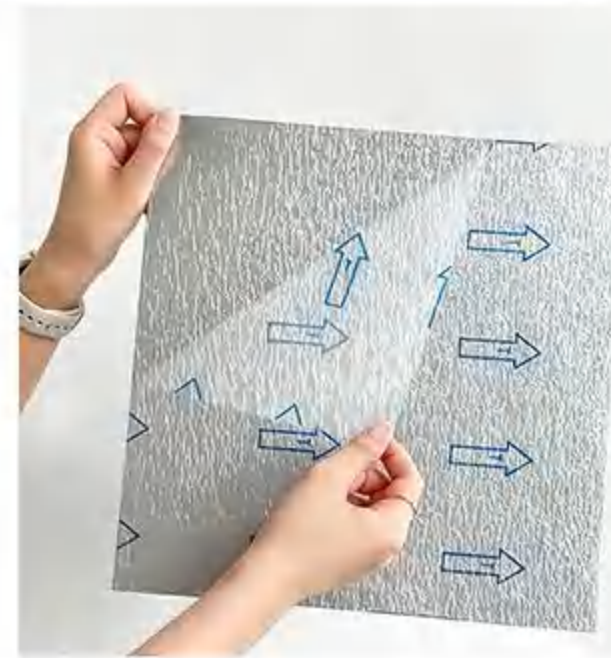

SOFT AND WEAR-RESISTANT
FINE WORKMANSHIP
FREE CUTTING

SELF-ADHESIVE

THICKENED

TRANSPARENT ARROW BASE

Self-adhesive Carpet Series

SHEET PACK

ROLL PACK

SIZE : 30*30CM 60*60CM
SUPPORT CUSTOMIZATION