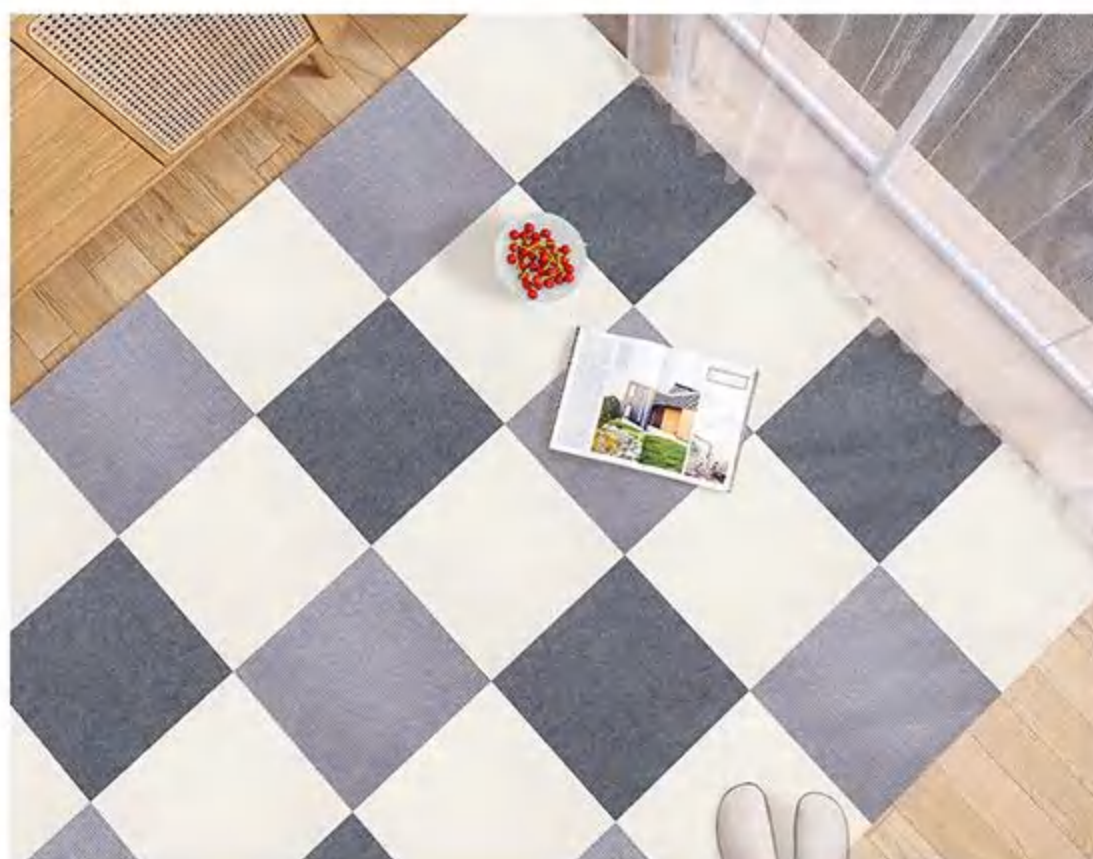

NO GLUE-ATTACHED BASE

THICKENED BY 5MM

Non-adhesive Carpet Series

SHEET PACK

ROLL PACK

SIZE : 30*30CM 30*60CM
50*50CM 60*60CM
SUPPORT CUSTOMIZATION

XFDT-007

XFDT-003