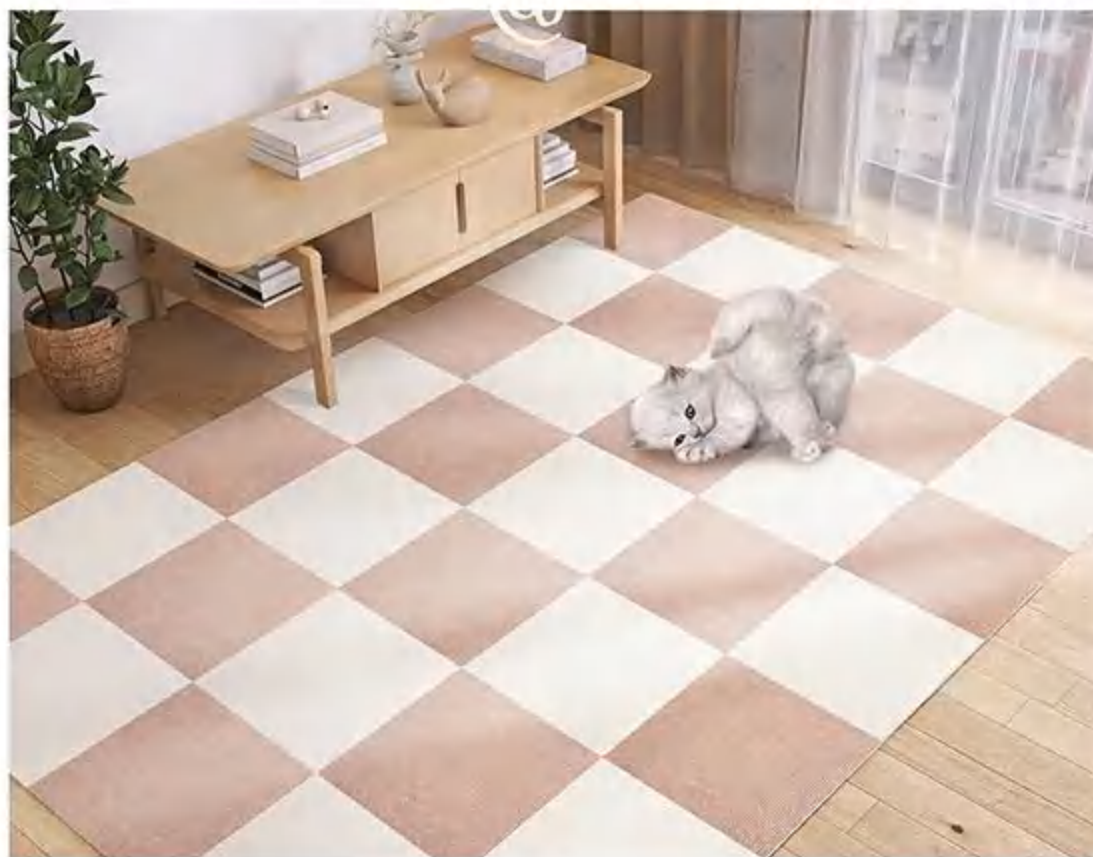

NO GLUE-ATTACHED BASE

THICKENED BY 5MM

Non-adhesive Carpet Series

SHEET PACK

ROLL PACK

SIZE : 30*30CM 30*60CM
50*50CM 60*60CM
SUPPORT CUSTOMIZATION

XFDT-007

XFDT-003