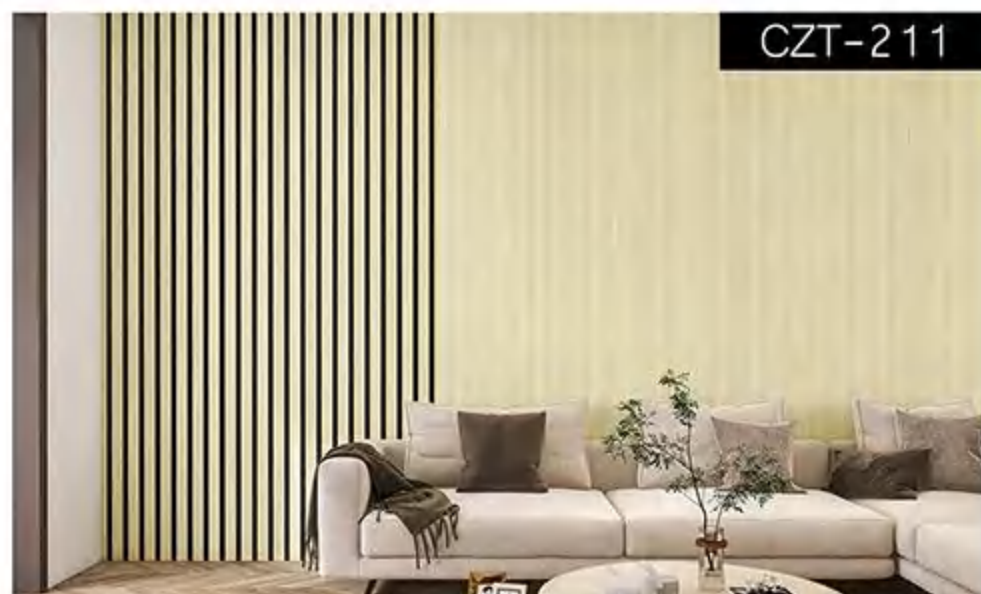

SIZE : 30*60CM 40*80CM
60*60CM 60*300CM
120*300CM

SUPPORT CUSTOMIZATION

MORE >>

Grille Series

SHEET PACK

ROLL PACK

SIZE : 30*60CM 40*80CM
60*60CM 60*300CM
120*300CM

SUPPORT CUSTOMIZATION