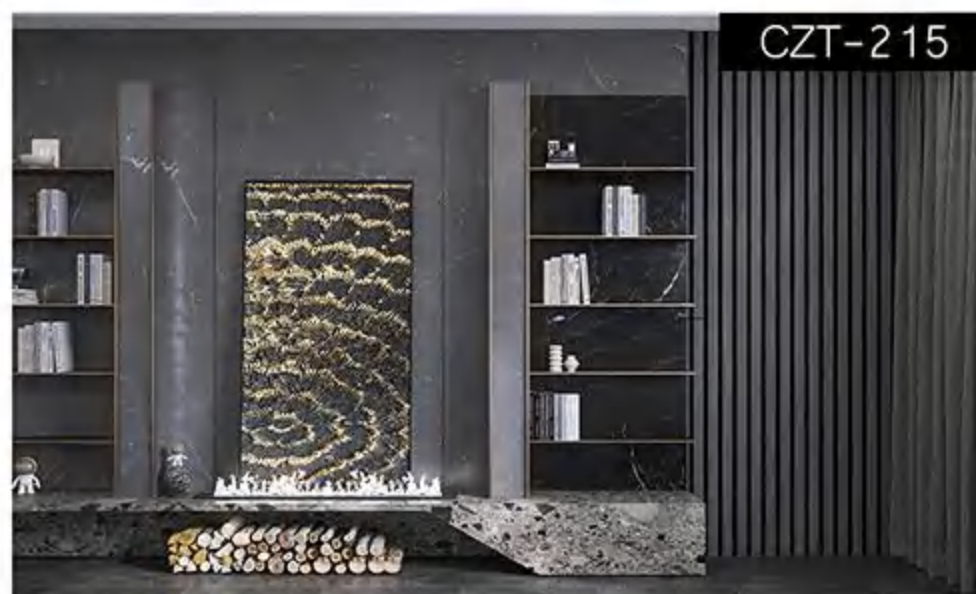

SIZE : 30*60CM 40*80CM
60*60CM 60*300CM
120*300CM

SUPPORT CUSTOMIZATION

MORE >>

Grille Series

SHEET PACK

ROLL PACK

SIZE : 30*60CM 40*80CM
60*60CM 60*300CM
120*300CM

SUPPORT CUSTOMIZATION