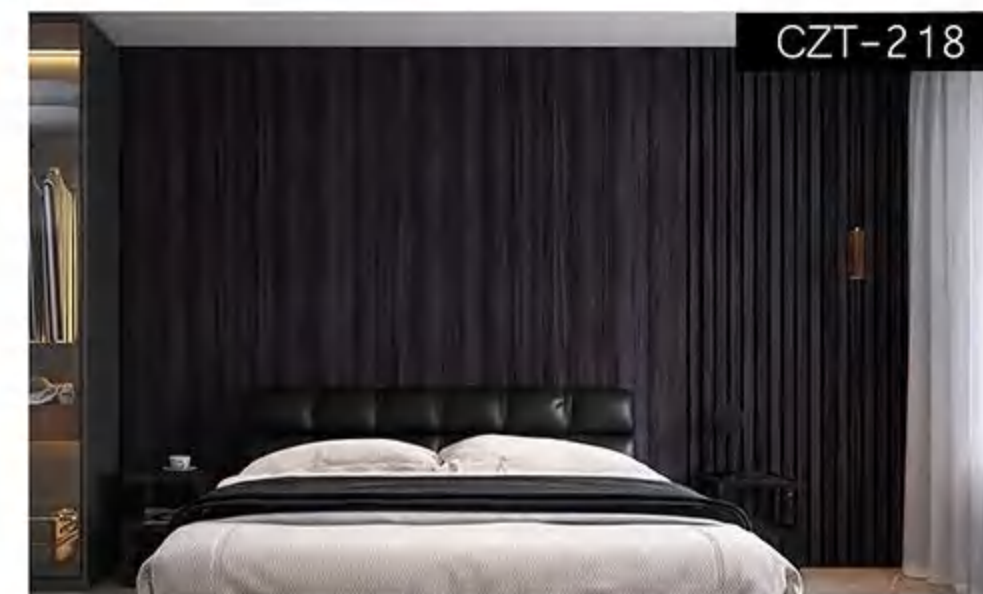

SIZE : 30*60CM 40*80CM
60*60CM 60*300CM
120*300CM

SUPPORT CUSTOMIZATION

MORE >>

Grille Series

SHEET PACK

ROLL PACK

SIZE : 30*60CM 40*80CM
60*60CM 60*300CM
120*300CM

SUPPORT CUSTOMIZATION