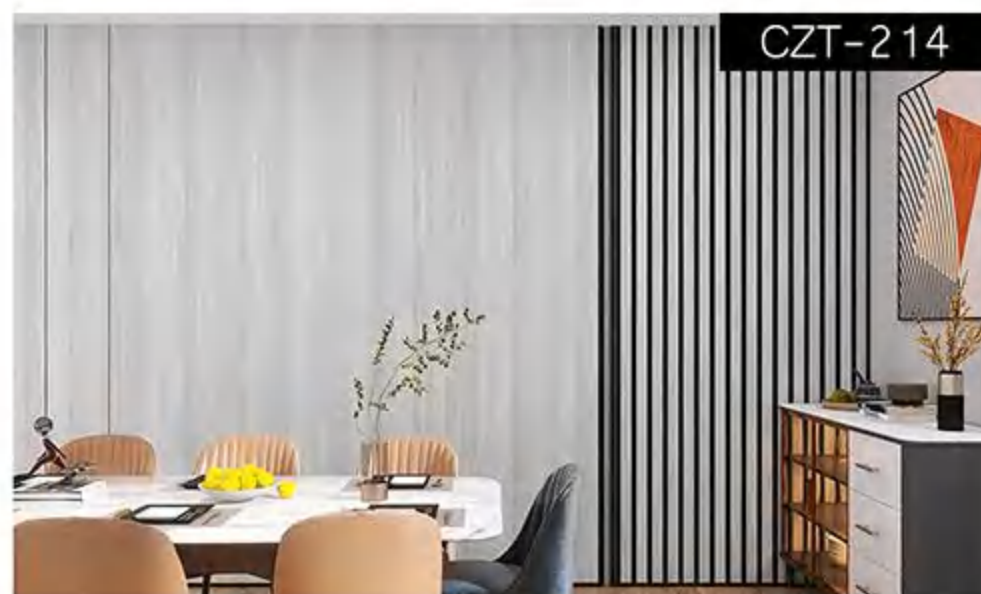

SIZE : 30*60CM 40*80CM
60*60CM 60*300CM
120*300CM

SUPPORT CUSTOMIZATION

MORE >>

Grille Series

SHEET PACK

ROLL PACK

SIZE : 30*60CM 40*80CM
60*60CM 60*300CM
120*300CM

SUPPORT CUSTOMIZATION