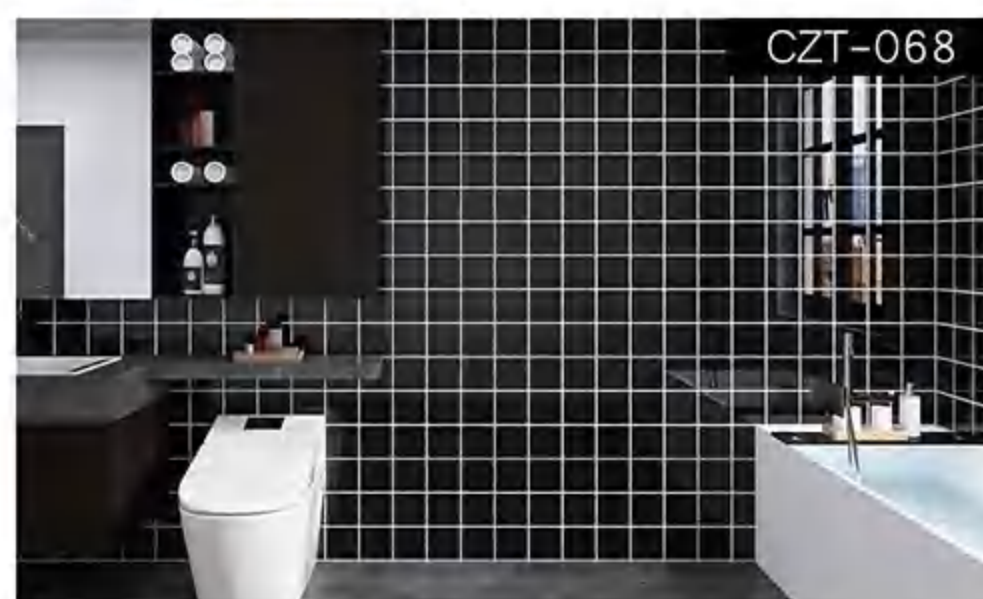

Plaid Series

SHEET PACK

ROLL PACK

SIZE : 30*60CM 40*80CM
60*60CM 60*300CM
120*300CM

SUPPORT CUSTOMIZATION

MORE >>