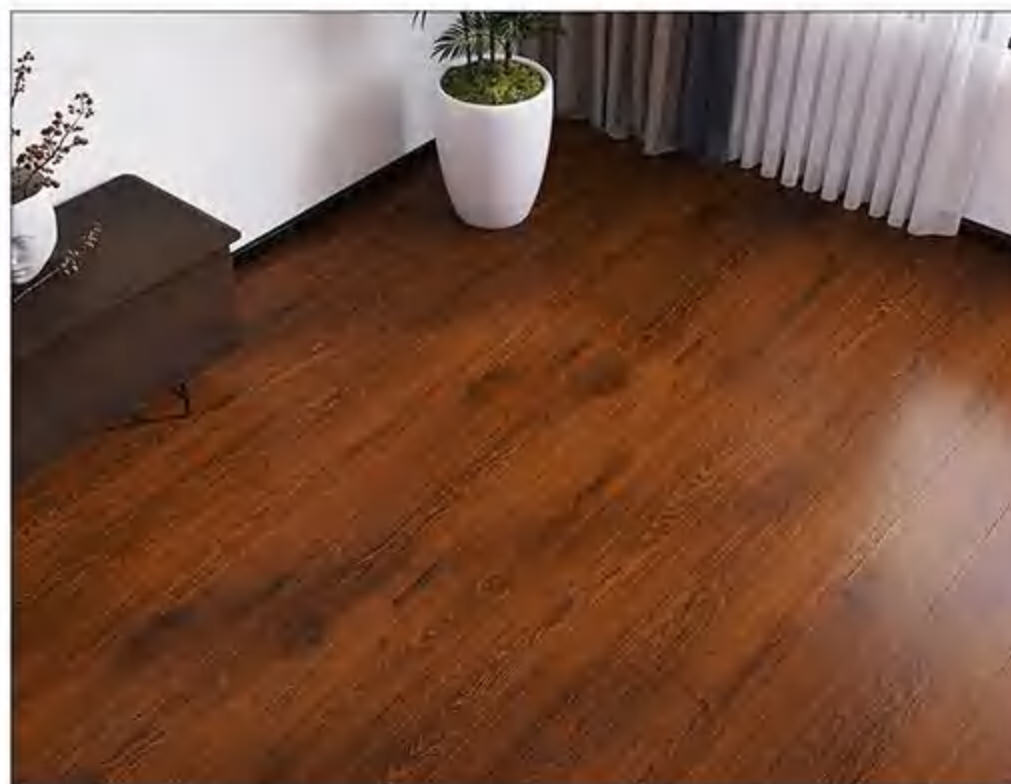

Floor Carpet Series

SHEET PACK

SIZE : 91.4CM*14.2CM
(36IN*6IN)

SUPPORT CUSTOMIZATION

BKDBT07