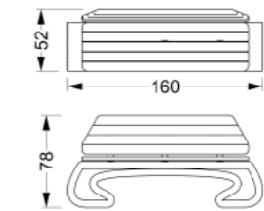

3D Omega Bank / 3D Omega Bench
Kod / Code : 408 11 000000 050
Ağırlık / Weight : 270 kg