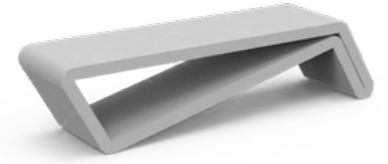

3D Viva Bank / 3D Viva Bench
Kod / Code : 40811000000 071
Ağırlık / Weight : 258 kg