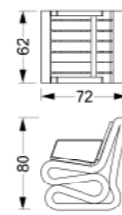

3D Hamur Bank Tekli
3d Hamur Bench Single
Kod / Code : 40811000000 023
Ağırlık / Weight : 300 kg