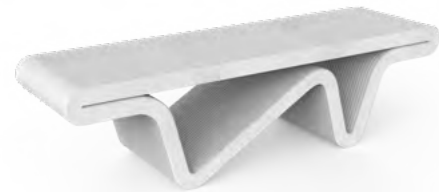

3D Kelebek Bank / 3D Kelebek Bench
Kod / Code : 40811000000 043
Ağırlık / Weight : 238 kg