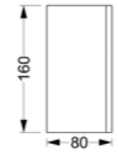

3D Ora Bank

3D Ora Bench

Kod / Code : 408 11 000000 052

Ağırlık / Weight : 245 kg