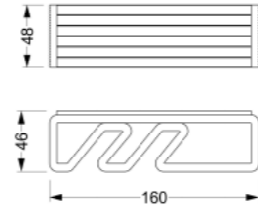

3D Gizmo Bank (Ahşaplı)
3D Gizmo Bench (Wooden)
Kod / Code : 40811000000 019
Ağırlık / Weight : 380 kg