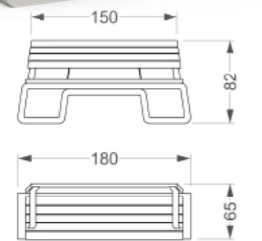

3D City Bank (Arkalıklı)
3D City Bench (with Backrest)
Kod / Code : 40811000000 014
Ağırlık / Weight : 302 kg