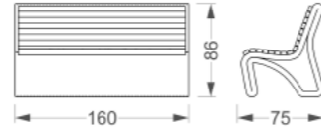

3D Yaprak Bank Tekli
3D Yaprak Bench Single
Kod / Code : 40811000000 074
Ağırlık / Weight : 255 kg

3D Yaprak Bank
3D Yaprak Bench
Kod / Code : 40811000000 073
Ağırlık / Weight : 636 kg

3D Pera Bank / 3D Pera Bench
Kod / Code : 40811000000 055
Ağırlık / Weight : 405 kg