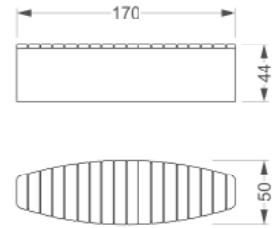

3D Safe Bank / 3D Safe Bench
Kod / Code : 408 11 000000 058
Ağırlık / Weight : 250 kg