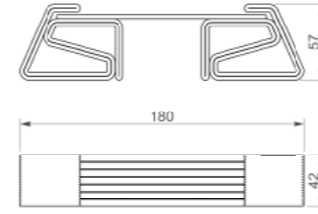

3D Appa Bank / 3D Appa Bench
Kod / Code : 40811000000 005
Ağırlık / Weight : 349 kg