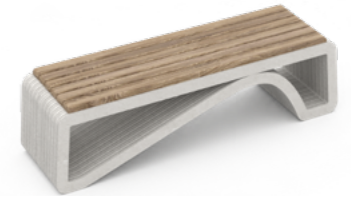

3D Asimetri Bank / 3D Asimetri Bench
Kod / Code : 40811000000 007
Ağırlık / Weight : 255 kg