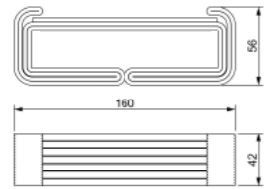

3D Lamb Bank Tekli

3D Lamb Bench Single

Kod / Code : 408 11 000000 037

Ağırlık / Weight : 294 kg

3D Ora Bank (Ahşaplı)

3D Ora Bench (Wooden)

Kod / Code : 408 11 000000 051

Ağırlık / Weight : 652 kg