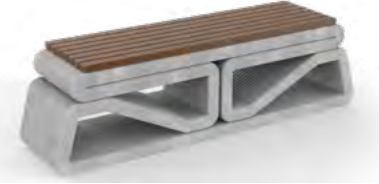

3D Flow Bank / 3D Flow Bench
Kod / Code : 40811000000 018
Ağırlık / Weight : 377 kg