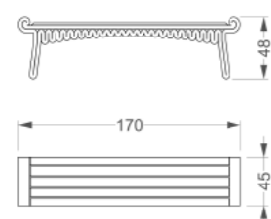

3D Ardeco Bank / 3D Ardeco Bench
Kod / Code : 408 11 000000 006
Ağırlık / Weight : 198 kg