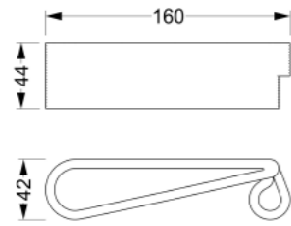

3D Kanat Bank / 3D Kanat Bench
Kod / Code : 40811000000 033
Ağırlık / Weight : 240 kg

3D Node Bank / 3D Node Bench
Kod / Code : 40811000000 045
Ağırlık / Weight : 220 kg

3D Kelebek Bank / 3D Kelebek Bench
Kod / Code : 40811000000 043
Ağırlık / Weight : 238 kg