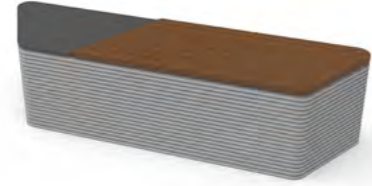

3D Modüler Panorama Bank

3D Modular Panorama Bench

Kod / Code : 408 11 000000 129

Ağırlık / Weight : 266 kg