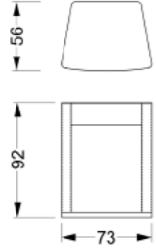

3D Vapour Çöp Kutusu

3D Vapour Litter Bin

Kod / Code : 40811000000 089

Ağırlık / Weight : 245 kg