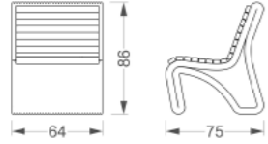

3D Yaprak Bank Tekli
3D Yaprak Bench Single
Kod / Code : 40811000000 074
Ağırlık / Weight : 255 kg