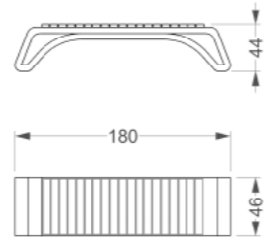

3D Köprü Bank / 3D Köprü Bench
Kod / Code : 408 11 000000 036
Ağırlık / Weight : 419 kg