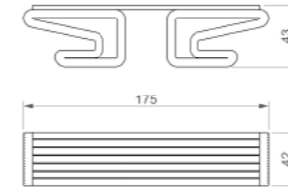

3D Pera Bank / 3D Pera Bench
Kod / Code : 40811000000 055
Ağırlık / Weight : 405 kg