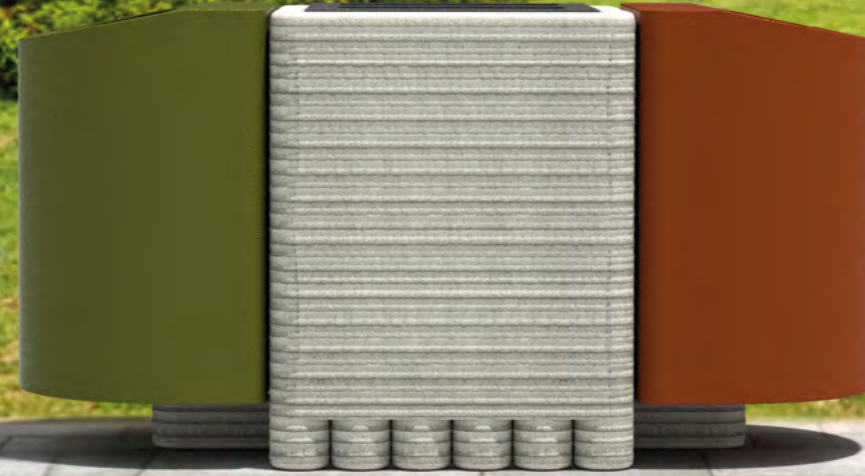

İSTON 3D Waste and Recycling Series products aim to collect and recycle urban wastes in common open areas of the city. With the design and application originality created by 3D production technology, urban reinforcements can be produced for all spaces needed.