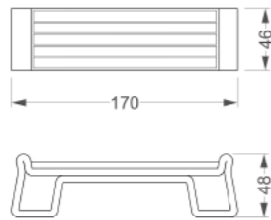

3D City Bank / 3D City Bench
Kod / Code : 40811000000 015
Ağırlık / Weight : 325 kg