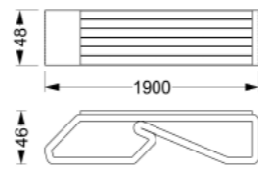

3D Tink Bank (Ahşaplı)
3D Tink Bench (Wooden)
Kod / Code : 40811000000 064
Ağırlık / Weight : 331 kg