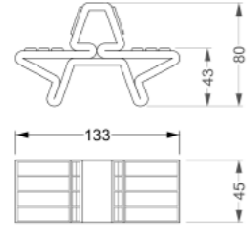

3D İkiz Bank / 3D İkiz Bench
Kod / Code : 40811000000 026
Ağırlık / Weight : 359 kg