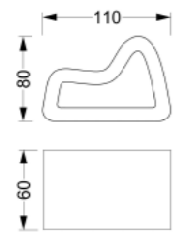

3d Zen Bank
3D Zen Bench
Kod / Code : 40811000000 075
Ağırlık / Weight : 623 kg

3D Nouve Bank / 3D Nouve Bench
Kod / Code : 40811000000 046
Ağırlık / Weight : 1184 kg

3D Motus Bank / 3D Motus Bench
Kod / Code : 40811000000 044
Ağırlık / Weight : 785 kg