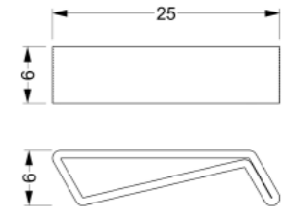

3D Kanat Bank / 3D Kanat Bench
Kod / Code : 40811000000 033
Ağırlık / Weight : 240 kg

3D Node Bank / 3D Node Bench
Kod / Code : 40811000000 045
Ağırlık / Weight : 220 kg

3D Kelebek Bank / 3D Kelebek Bench
Kod / Code : 40811000000 043
Ağırlık / Weight : 238 kg