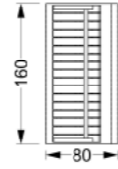

3D Ora Bank (Ahşaplı)

3D Ora Bench (Wooden)

Kod / Code : 408 11 000000 051

Ağırlık / Weight : 652 kg