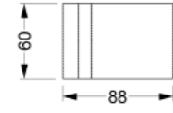

3D Flow Bank / 3D Flow Bench
Kod / Code : 40811000000 018
Ağırlık / Weight : 377 kg

3D Grit Bank Tekli
3D Grit Bench Single
Kod / Code : 40811000000 022
Ağırlık / Weight : 294 kg

3D Hamur Bank Tekli
3d Hamur Bench Single
Kod / Code : 40811000000 023
Ağırlık / Weight : 300 kg