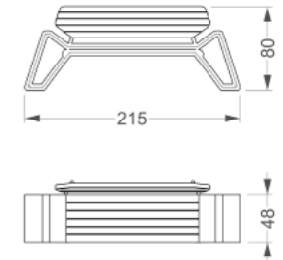

3D King Bank / 3D King Bench
Kod / Code : 408 11 000000 034
Ağırlık / Weight : 512 kg