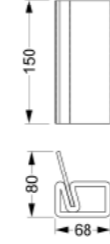

3D Board Bank / 3D Board Bench
Kod / Code : 40811000000 012
Ağırlık / Weight : 566 kg