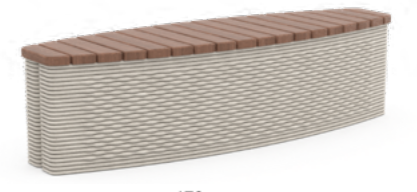

3D Safe Bank / 3D Safe Bench
Kod / Code : 408 11 000000 058
Ağırlık / Weight : 250 kg