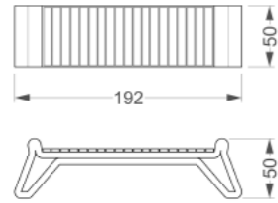

3D Leydi Bank / 3D Leydi Bench
Kod / Code : 408 11 000000 040
Ağırlık / Weight : 398 kg