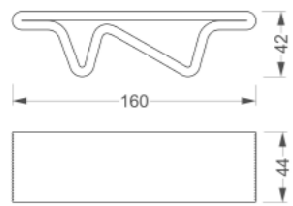

3D Kelebek Bank / 3D Kelebek Bench
Kod / Code : 40811000000 043
Ağırlık / Weight : 238 kg