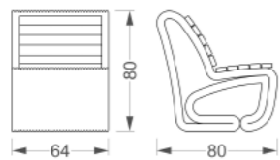

3D Grit Bank Tekli
3D Grit Bench Single
Kod / Code : 40811000000 022
Ağırlık / Weight : 294 kg