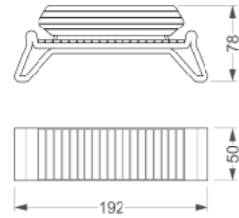

3D Leydi Bank (Arkalıklı)
Leydi Bench (with Backrest)
Kod / Code : 408 11 000000 038
Ağırlık / Weight : 517 kg