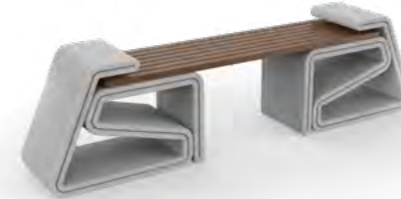

3D Appa Bank / 3D Appa Bench
Kod / Code : 40811000000 005
Ağırlık / Weight : 349 kg