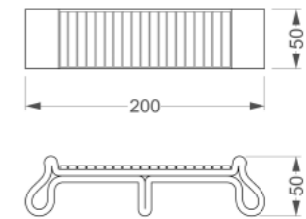

3D Ottoman Bank / 3D Ottoman Bench
Kod / Code : 40811000000 054
Ağırlık / Weight : 398 kg