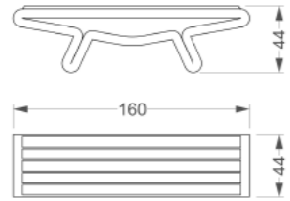

3D Nova Bank / 3D Nova Bench
Kod / Code : 408 11 000000 047
Ağırlık / Weight : 301 kg

POP SERİSİ
POP SERIES

3D İkiz Bank / 3D İkiz Bench
Kod / Code : 40811000000 026
Ağırlık / Weight : 359 kg

3D Kaide Bank / Kaide Bench
Kod / Code : 40811000000 031
Ağırlık / Weight : 216 kg