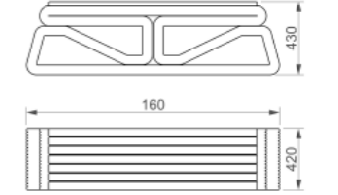

3D Flow Bank / 3D Flow Bench
Kod / Code : 40811000000 018
Ağırlık / Weight : 377 kg