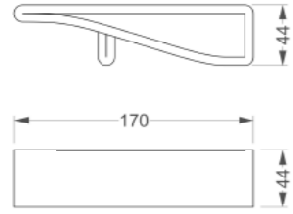

3D Kanat Bank / 3D Kanat Bench
Kod / Code : 40811000000 033
Ağırlık / Weight : 240 kg

3D Node Bank / 3D Node Bench
Kod / Code : 40811000000 045
Ağırlık / Weight : 220 kg

3D Kelebek Bank / 3D Kelebek Bench
Kod / Code : 40811000000 043
Ağırlık / Weight : 238 kg