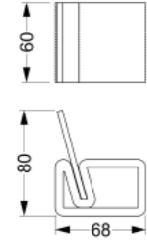

3D Board Bank Tekli / 3D Board Bench Single
Kod / Code : 40811000000 013
Ağırlık / Weight : 230 kg