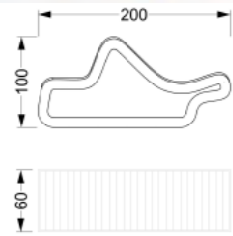

3D Motus Bank / 3D Motus Bench
Kod / Code : 40811000000 044
Ağırlık / Weight : 785 kg