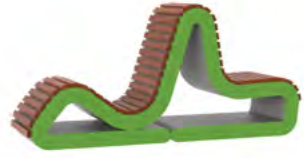

3D Nouve Bank / 3D Nouve Bench
Kod / Code : 40811000000 046
Ağırlık / Weight : 1184 kg