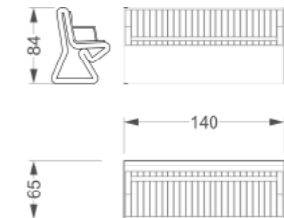

3D Urban Bank
3D Urban Bench
Kod / Code : 408 11 000000 067
Ağırlık / Weight : 730 kg