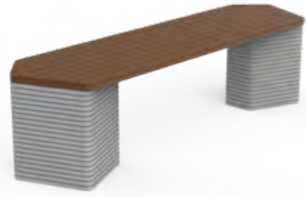

3D Power Bank / 3D Power Bench
Kod / Code : 40811000000 056
Ağırlık / Weight : 128 kg