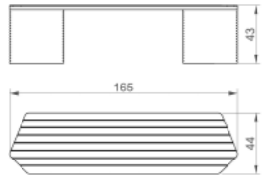

3D Power Bank / 3D Power Bench
Kod / Code : 40811000000 056
Ağırlık / Weight : 128 kg