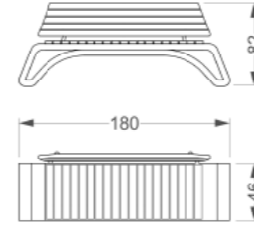

3D Köprü Bank (Arkalıklı)
3D Köprü Bench (with Backrest)
Kod / Code : 408 11 000000 035
Ağırlık / Weight : 607 kg