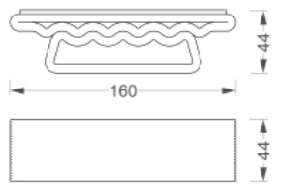

3D Nova Bank / 3D Nova Bench
Kod / Code : 408 11 000000 047
Ağırlık / Weight : 301 kg

POP SERİSİ
POP SERIES

3D İkiz Bank / 3D İkiz Bench
Kod / Code : 40811000000 026
Ağırlık / Weight : 359 kg

3D Kaide Bank / Kaide Bench
Kod / Code : 40811000000 031
Ağırlık / Weight : 216 kg