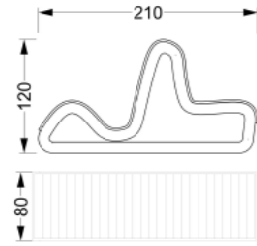

3D Nouve Bank / 3D Nouve Bench
Kod / Code : 40811000000 046
Ağırlık / Weight : 1184 kg