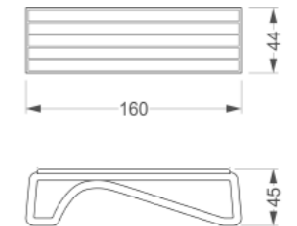

3D Asimetri Bank / 3D Asimetri Bench
Kod / Code : 40811000000 007
Ağırlık / Weight : 255 kg