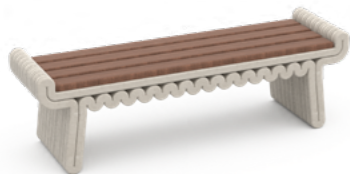

3D Ardeco Bank / 3D Ardeco Bench
Kod / Code : 408 11 000000 006
Ağırlık / Weight : 198 kg