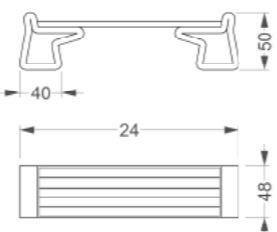

3D Wolf Bank / 3D Wolf Bench
Kod / Code : 40811000000 072
Ağırlık / Weight : 250 kg