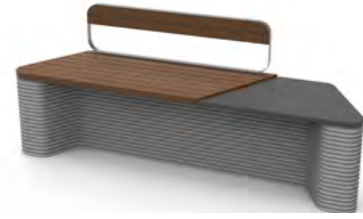

İSTON urban furniture, produced with 3D concrete printer technology is designed to allow use together as well as individually. 3D urban furniture sets designed in harmony with the natural and cultural structure of the city allow the use of benches, planters, litter bins, bicycle racks and other urban equipment.