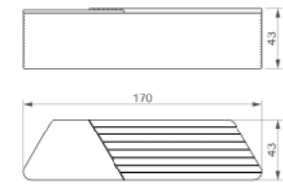

3D Modüler Panorama Bank

3D Modular Panorama Bench

Kod / Code : 408 11 000000 129

Ağırlık / Weight : 266 kg