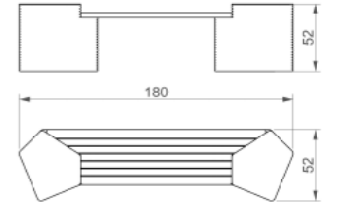

3D Tower Bank / 3D Tower Bench
Kod / Code : 40811000000 066
Ağırlık / Weight : 297 kg